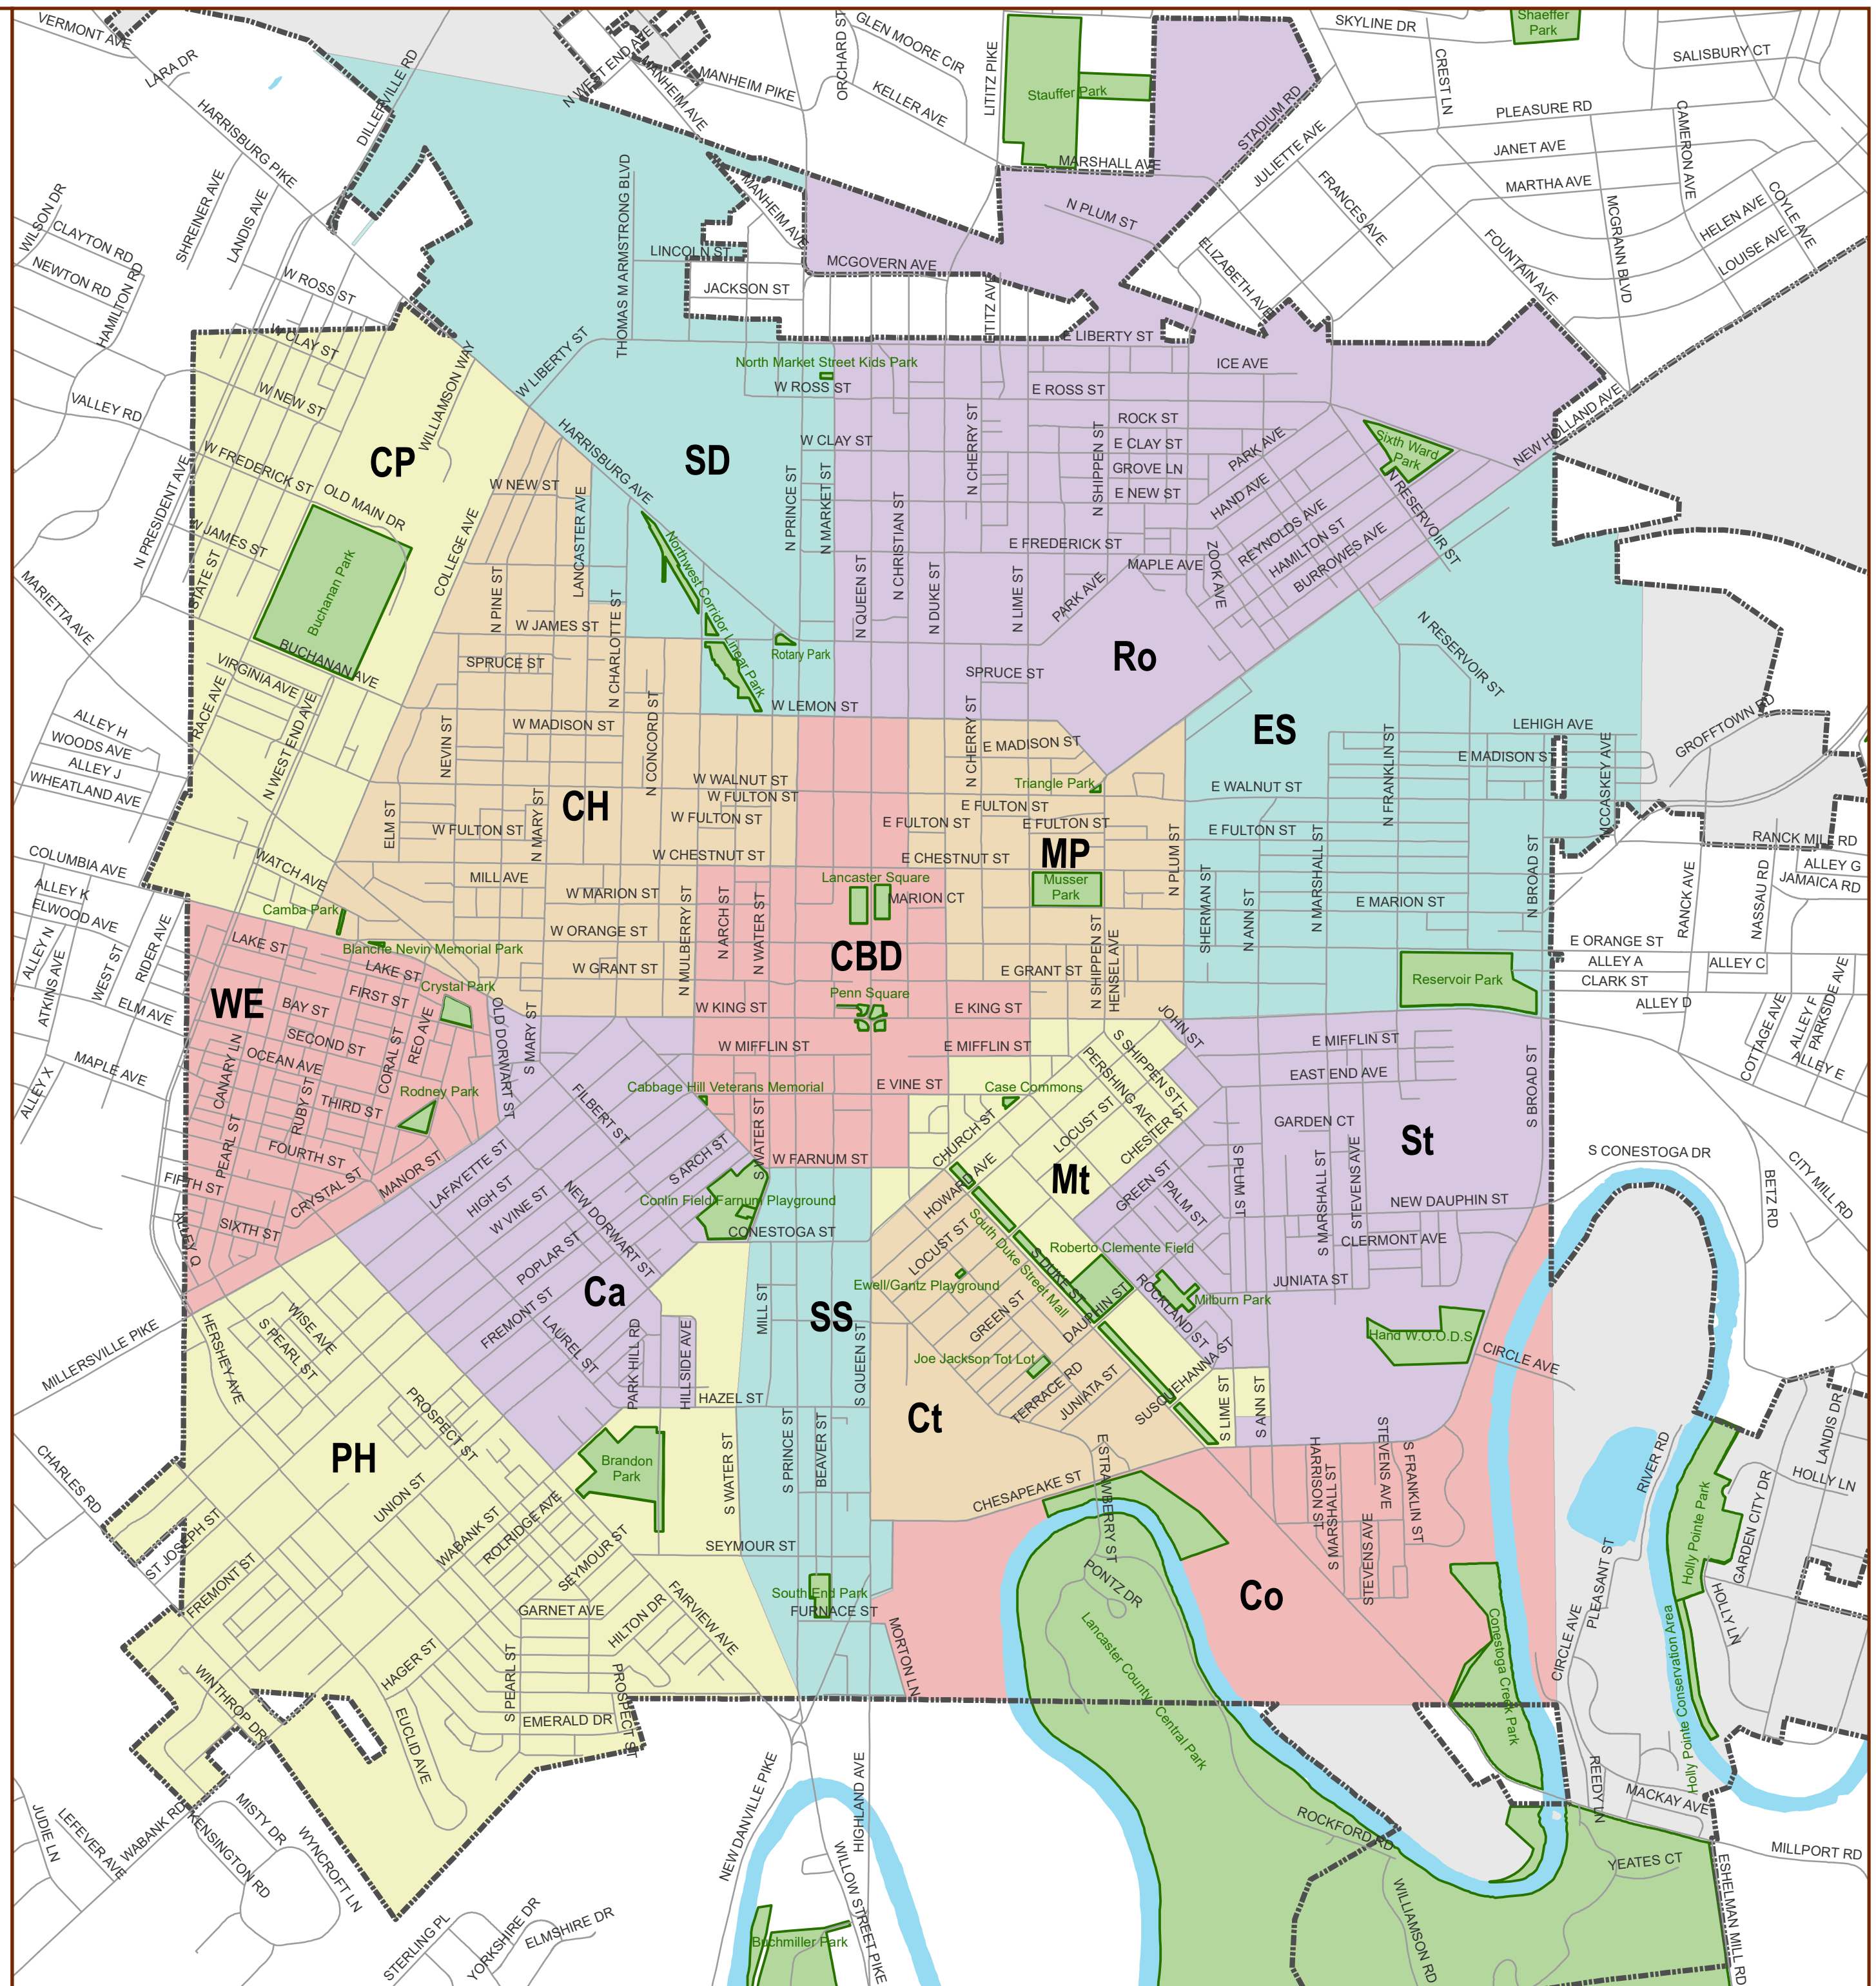

City of Lancaster Neighborhoods

Legend

- Roads
- City Limits
- Parks
- Water Features

Neighborhood Key

Cabbage Hill	Ca
Central Business District	CBD
Chestnut Hill	CH
Churchtowne	Ct
College Park	CP
Conestoga Heights	Co
East Side	ES
Musser Park	MP
Musertown	Mt
Prospect Heights	PH
Ross	Ro
South Side	SS
Stadium District	SD
Stevens	St
West End	WE

**CITY OF
LANCASTER**

A City Authentic